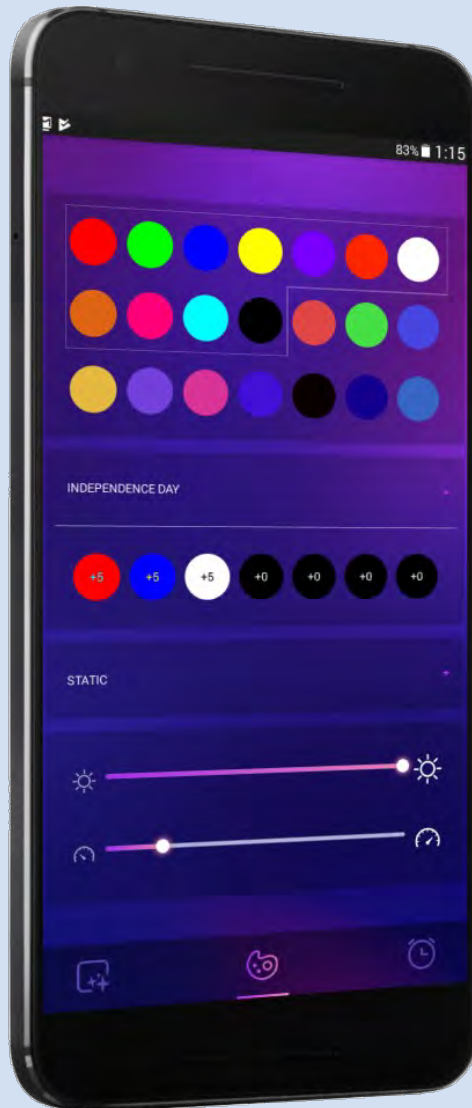

**Trimlight's** patented channel system hides the wires from view, making it *unnoticeable during the day* which means customers never have to worry about hanging lights again!

**RESIDENTIAL & COMMERCIAL**  
**Holiday & Accent Lighting**  
**Patio & Deck Lighting**  
[www.FCTRIMLIGHT.com](http://www.FCTRIMLIGHT.com)

## NEXT GENERATION FUNCTIONALITY

- **Simple to move, choose, and adjust any color of the rainbow up to 16 million colors.**
- **Comes standard with default holidays for simple operation with built in timer.**
- **Amazing sequencing capabilities with state of the art functionality for patterns that are practically unlimited.**
- **Customizable programs for every holiday, personal events, parties, or almost any pattern imaginable.**
- **Works directly with any wifi network and most iOS or Android devices without a local network.**

- **185 default patterns with a simple dial to find the perfect look for your home or building.**
- **Full range of functionality from setting a simple static color pattern to programming multiple colors with bidirectional animations.**
- **Fully customizable brightness and speed settings to adjust any moving pattern or color.**
- **Fully programmable calendar function for daily, monthly or yearly events. Save hundreds of different programs throughout the entire year.**