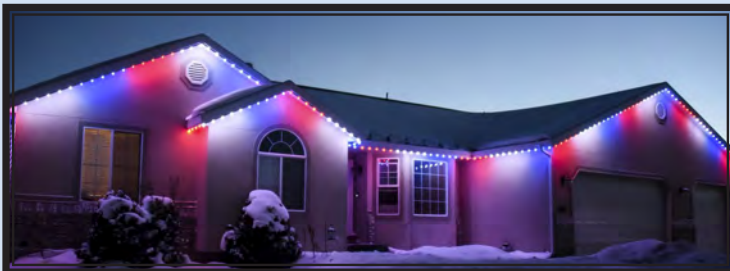

## THE NEXT GENERATION IN PERMANENT PROGRAMMABLE LIGHTING

**Trimlight Select Plus** is the latest innovation from Trimlight Inc. Trimlight has provided bright, beautiful lighting on homes and businesses since 2011, giving users millions of color changing options and patterns to celebrate any holiday or event. Our proprietary mobile application provides user friendly functionality giving customers the ability to easily program lighting colors and patterns that are completely customizable to meet any need for any time of year.

**Trimlight's** patented channel system hides the wires from view, making it *unnoticeable during the day* which means customers never have to worry about hanging lights again!

**RESIDENTIAL & COMMERCIAL**  
**Holiday & Accent Lighting**  
**Patio & Deck Lighting**  
[www.FCTRIMLIGHT.com](http://www.FCTRIMLIGHT.com)

## NEXT GENERATION FUNCTIONALITY

- **Simple to move, choose, and adjust any color of the rainbow up to 16 million colors.**
- **Comes standard with default holidays for simple operation with built in timer.**
- **Amazing sequencing capabilities with state of the art functionality for patterns that are practically unlimited.**
- **Customizable programs for every holiday, personal events, parties, or almost any pattern imaginable.**
- **Works directly with any wifi network and most iOS or Android devices without a local network.**

- **185 default patterns with a simple dial to find the perfect look for your home or building.**
- **Full range of functionality from setting a simple static color pattern to programming multiple colors with bidirectional animations.**
- **Fully customizable brightness and speed settings to adjust any moving pattern or color.**
- **Fully programmable calendar function for daily, monthly or yearly events. Save hundreds of different programs throughout the entire year.**