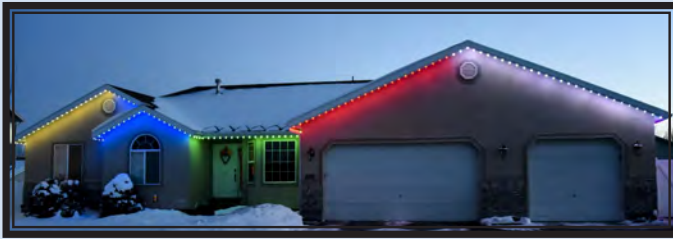

## THE NEXT GENERATION IN PERMANENT PROGRAMMABLE LIGHTING

**Trimlight Select Plus** is the latest innovation from Trimlight Inc. Trimlight has provided bright, beautiful lighting on homes and businesses since 2011, giving users millions of color changing options and patterns to celebrate any holiday or event. Our proprietary mobile application provides user friendly functionality giving customers the ability to easily program lighting colors and patterns that are completely customizable to meet any need for any time of year.

**Trimlight's** patented channel system hides the wires from view, making it *unnoticeable during the day* which means customers never have to worry about hanging lights again!

**RESIDENTIAL & COMMERCIAL**  
**Holiday & Accent Lighting**  
**Patio & Deck Lighting**  
[www.FCTRIMLIGHT.com](http://www.FCTRIMLIGHT.com)

## NEXT GENERATION FUNCTIONALITY

- **Simple to move, choose, and adjust any color of the rainbow up to 16 million colors.**
- **Comes standard with default holidays for simple operation with built in timer.**
- **Amazing sequencing capabilities with state of the art functionality for patterns that are practically unlimited.**
- **Customizable programs for every holiday, personal events, parties, or almost any pattern imaginable.**
- **Works directly with any wifi network and most iOS or Android devices without a local network.**

- **185 default patterns with a simple dial to find the perfect look for your home or building.**
- **Full range of functionality from setting a simple static color pattern to programming multiple colors with bidirectional animations.**
- **Fully customizable brightness and speed settings to adjust any moving pattern or color.**
- **Fully programmable calendar function for daily, monthly or yearly events. Save hundreds of different programs throughout the entire year.**